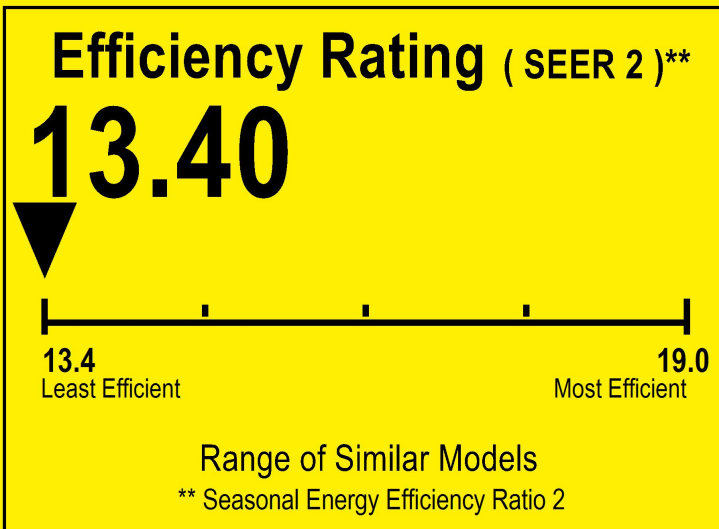

U.S. Government

Federal law prohibits removal of this label before consumer purchase.

ENERGYGUIDE

Central Air Conditioner
Cooling Only
Single Package

DEPLUS
Model DP-CF60UUMR2

For energy cost info, visit
productinfo.energy.gov

Notice

Federal law allow this unit to be installed in all U.S. states and territories.

Energy Efficiency Ratio 2 (EER2): This unit's EER2 is 11.00.