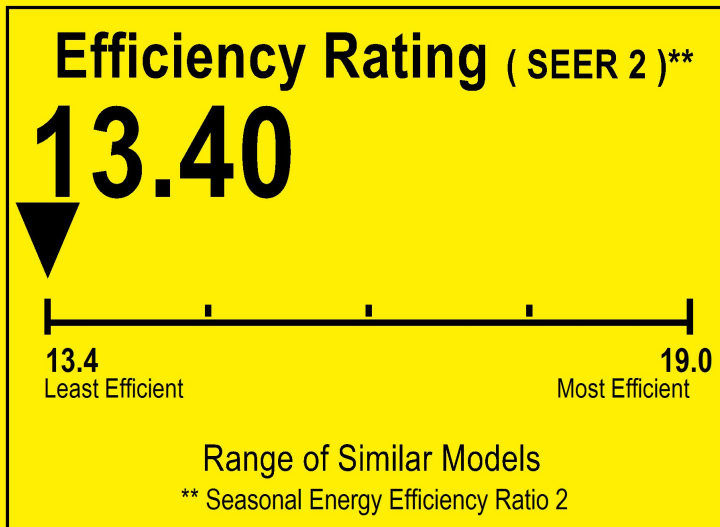

# ENERGYGUIDE

Central Air Conditioner  
Cooling Only  
Single Package

DEPLUS  
Model DP-CF36UUMR2

For energy cost info, visit  
[productinfo.energy.gov](http://productinfo.energy.gov)